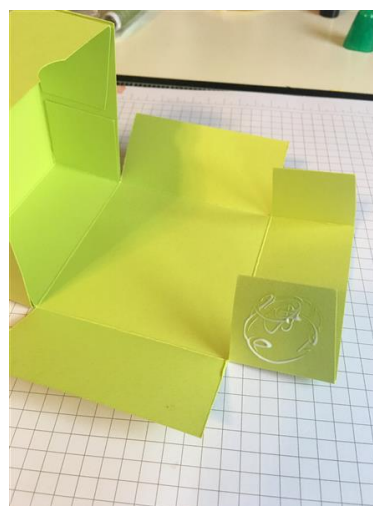

## Treat Box

Base: Lemon Lime Twist Card Stock, 6 1/4 x 11, score long side: 1 1/2 - 4 3/4 - 6 1/4 - 9 1/2. Score short side: 1 1/2 - 4 3/4

Top Panel: Whisper White Card Stock, 3 x 3

Gingham Gala Designer Paper, 2 3/4 x 2 3/4

Side Panels: (4) Whisper White Card Stock, 1 1/4 x 4

Gingham Gala Designer Paper, (4) 1 x 2 3/4

# April Kit of the Month

**Juanita Zavala**

909-267-5065

[jazcreatescave@gmail.com](mailto:jazcreatescave@gmail.com)

<http://jazatyorbadrive.com>

1. Stamp and punch out flowers and sentiment.
2. Cut top panel pieces and side panel pieces. Attach DSP to panel card stock.
3. Score and fold box. Cut up side to first score line.
4. Attach panels to box.
5. Attach flower, sentiment and enamel dots.