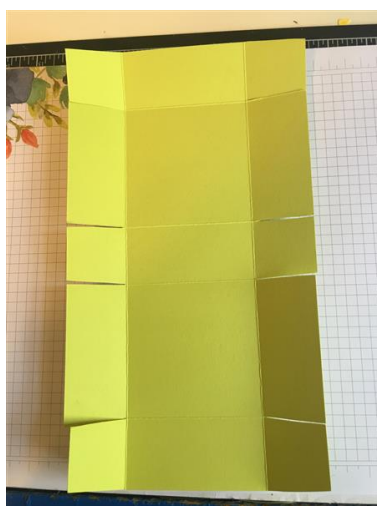

## Treat Box

Base: Lemon Lime Twist Card Stock, 6 1/4 x 11, score long side: 1 1/2 - 4 3/4 - 6 1/4 - 9 1/2. Score short side: 1 1/2 - 4 3/4

Top Panel: Whisper White Card Stock, 3 x 3

Gingham Gala Designer Paper, 2 3/4 x 2 3/4

Side Panels: (4) Whisper White Card Stock, 1 1/4 x 4

Gingham Gala Designer Paper, (4) 1 x 2 3/4